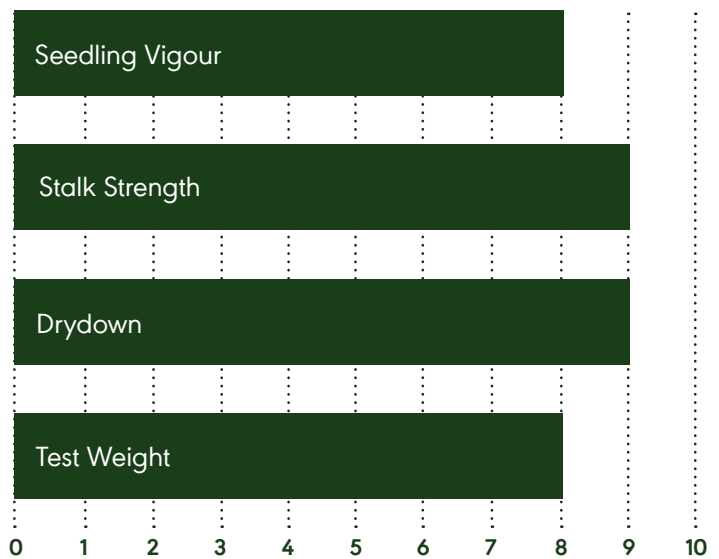

Rating Scale 1-2 Poor, 3-4 Fair, 5-6 Good, 7-8 Very Good, 9-10 Excellent

ALWAYS READ AND FOLLOW PESTICIDE LABEL DIRECTIONS. Roundup Ready® 2 Technology contains genes that confer tolerance to glyphosate. Glyphosate will kill crops that are not tolerant to glyphosate. Roundup Ready® is a registered trademark of Bayer Group. Used under license