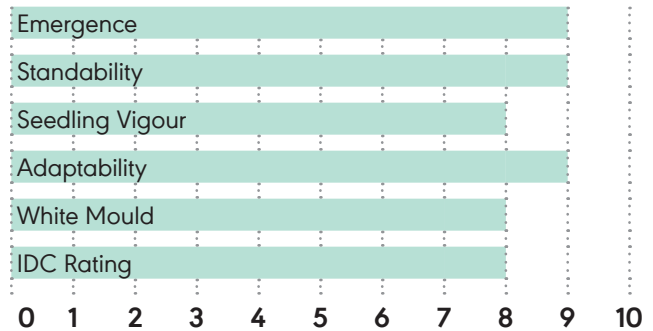

## Key Strengths

- Solid yield performance across a wide range of environments
- Taller variety that stands well
- Strong early spring vigour
- Above average white mould tolerance with nice appearance

Rating Scale:  
1-2 Poor, 3-4 Fair, 5-6 Good, 7-8 Very Good, 9-10 Excellent

## Characteristics

<b>00.3</b> Relative Maturity	<b>Purple</b> Flower Colour	<b>Early to Mid</b> Maturity	<b>Tawny</b> Pubescent Colour
<b>N/A</b> Phytophthora	<b>Brown</b> Hilum Colour	<b>Medium Bush</b> Plant Type	<b>Tall</b> Plant Height