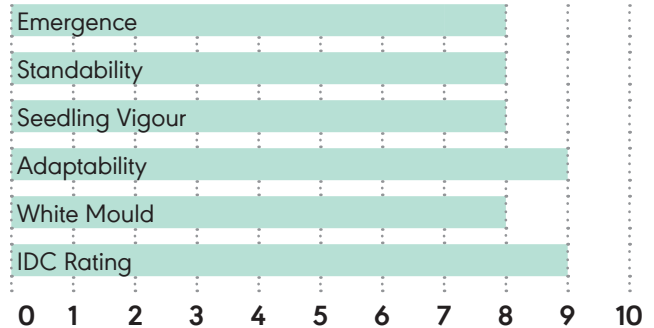

NEW SPERLING RR2Y

2450 CHU

Key Strengths

- High-performing variety for longer growing season in Manitoba
- Outstanding yield potential
- Fast emergence
- Broadly adapted across various soils and yield environments
- Very strong IDC rating
- Good stress and drought tolerance

Rating Scale:
1-2 Poor, 3-4 Fair, 5-6 Good, 7-8 Very Good, 9-10 Excellent

Characteristics

00.6 Relative Maturity	Purple Flower Colour	Mid to Long Maturity	Light Tawny Pubescent Colour
Rps1a Phytophthora	Imperfect Yellow Hilum Colour	Medium Plant Type	Medium Plant Height

JORDAN RR2Y

2525 CHU

Key Strengths

- Exceptional yield potential
- Top yielder in the long-season zone
- Very tall, with excellent pod height off the ground
- Branchy growth habit suitable for wide row spacing up to 30"
- Full-season variety with an excellent disease package