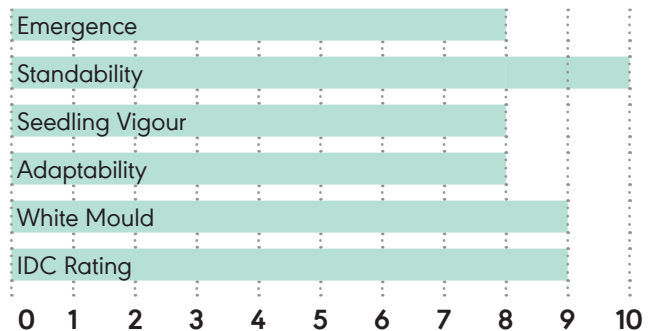

## Key Strengths

- Solid yield performance across a wide range of environments
- Taller variety that stands well
- Strong early spring vigour
- Above average white mould tolerance with nice appearance

Rating Scale:  
1-2 Poor, 3-4 Fair, 5-6 Good, 7-8 Very Good, 9-10 Excellent

## Characteristics

<b>00.3</b> Relative Maturity	<b>Purple</b> Flower Colour	<b>Early to Mid</b> Maturity	<b>Tawny</b> Pubescent Colour
<b>N/A</b> Phytophthora	<b>Brown</b> Hilum Colour	<b>Medium Bush</b> Plant Type	<b>Tall</b> Plant Height

## Key Strengths

- Medium-tall height with great appearance
- Offers high yield and fits all soils
- Good IDC resistance and excellent disease package
- Stands well with good tolerance to white mould
- Soybean cyst nematode resistant